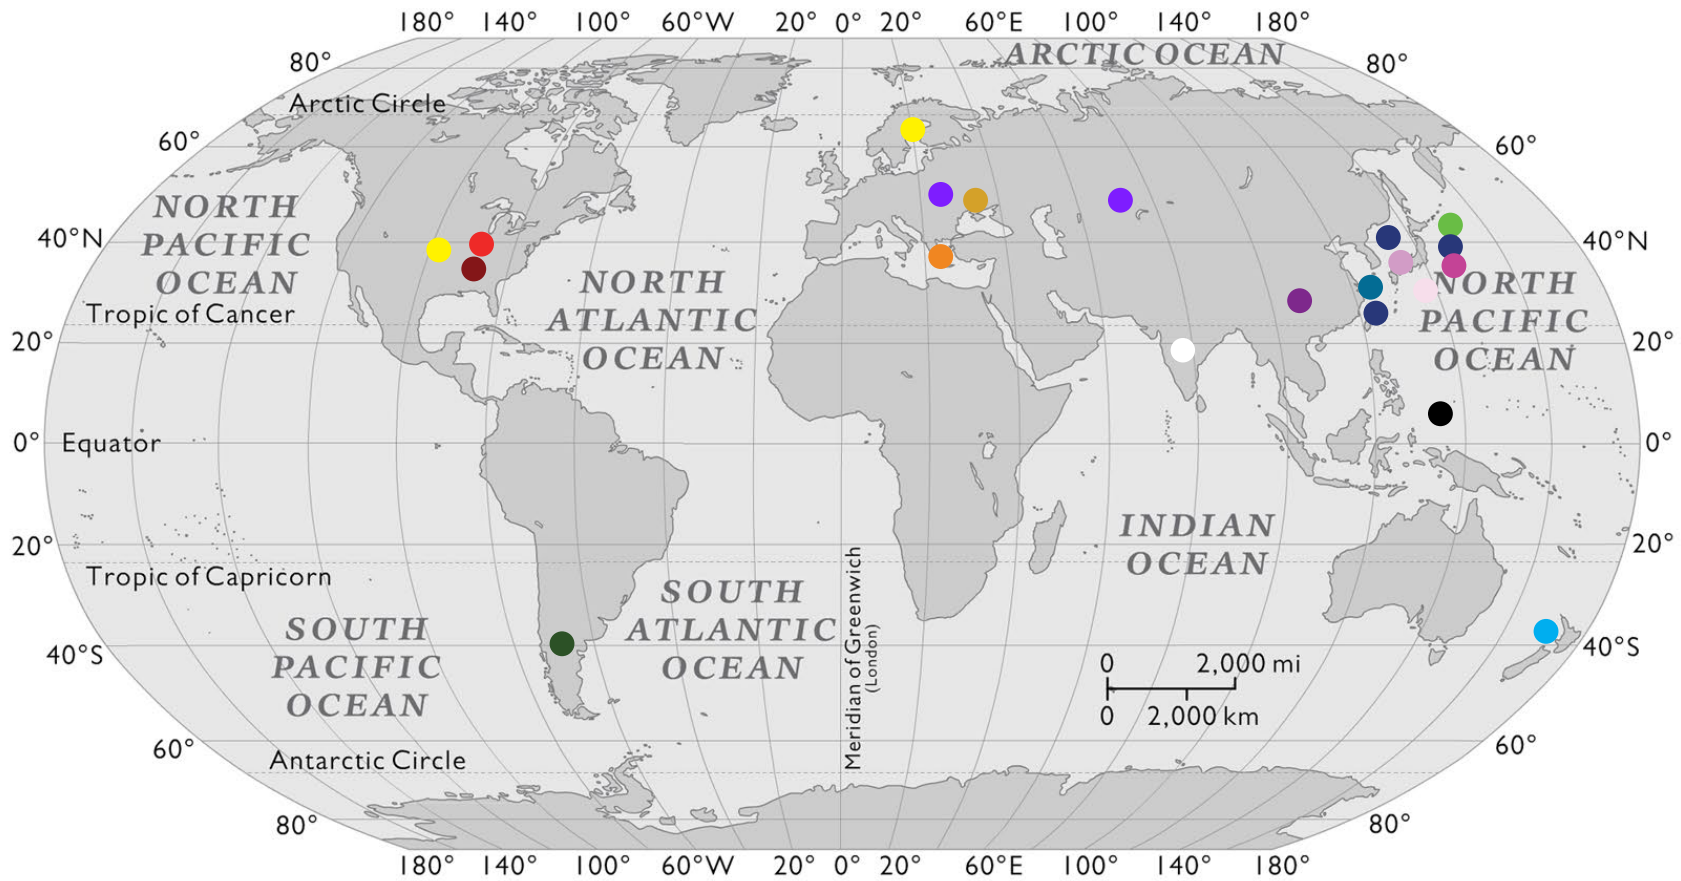

Where In the World?

Native Range

- Rusty Crayfish
- Nutria
- Wakame kelp
- Red Eared Slider Turtle
- New Zealand Mudsnaill
- Japanese Knotweed
- Yellow Flag Iris
- Asian Clam
- *Sargassum muticum*
- Rock Snot
- Chinese Mitten Crab
- Lionfish
- Quagga Mussel
- Goldfish
- Giant Reed – *Arundo*
- *Didemnum*
- Purple Loosestrife