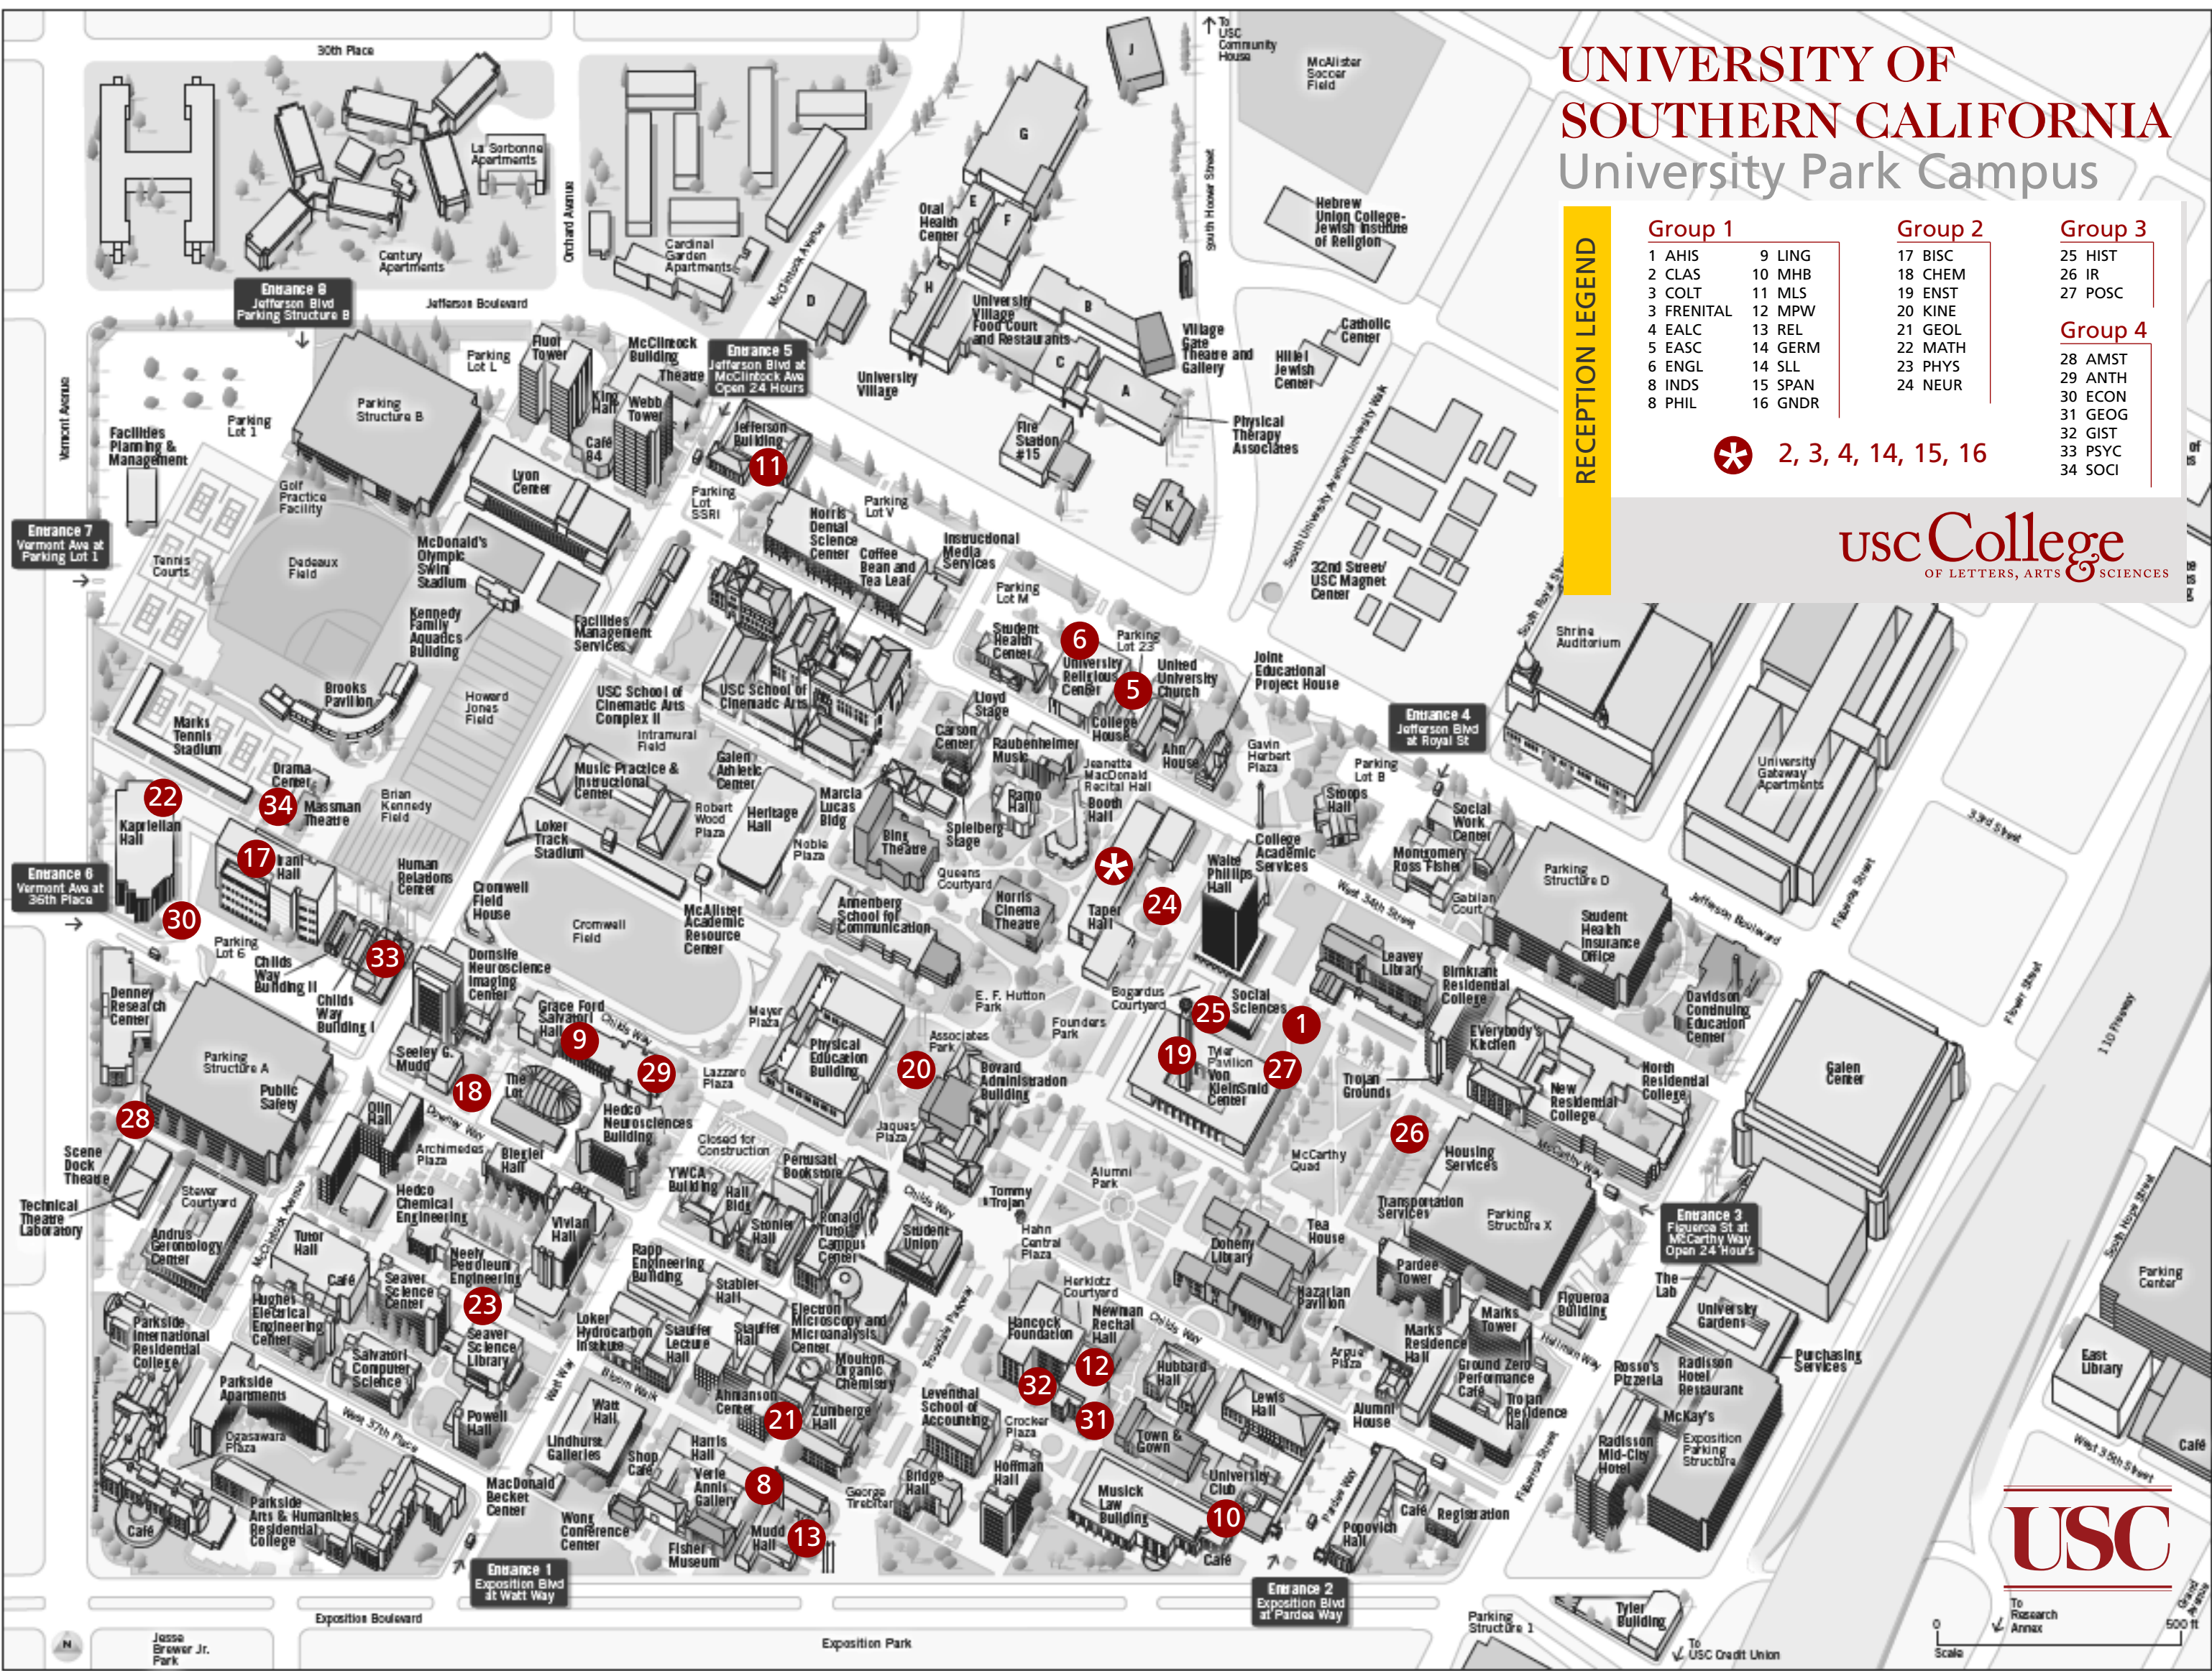

UNIVERSITY OF SOUTHERN CALIFORNIA

University Park Campus

RECEPTION LEGEND

Group 1

- 1 AHIS
- 2 CLAS
- 3 COLT
- 4 EALC
- 5 EASC
- 6 ENGL
- 8 INDS
- 8 PHIL

- 9 LING
- 10 MHB
- 11 MLS
- 12 MPW
- 13 REL
- 14 GERM
- 15 SLL
- 16 GNDR

Group 2

- 17 BISC
- 18 CHEM
- 19 ENST
- 20 KINE
- 21 GEOL
- 22 MATH
- 23 PHYS
- 24 NEUR

Group 3

- 25 HIST
- 26 IR
- 27 POSC

Group 4

- 28 AMST
- 29 ANTH
- 30 ECON
- 31 GEOG
- 32 GIST
- 33 PSYC
- 34 SOCI

***** 2, 3, 4, 14, 15, 16

usc College
OF LETTERS, ARTS & SCIENCES

USC

To Research Annex
Scale 500 ft