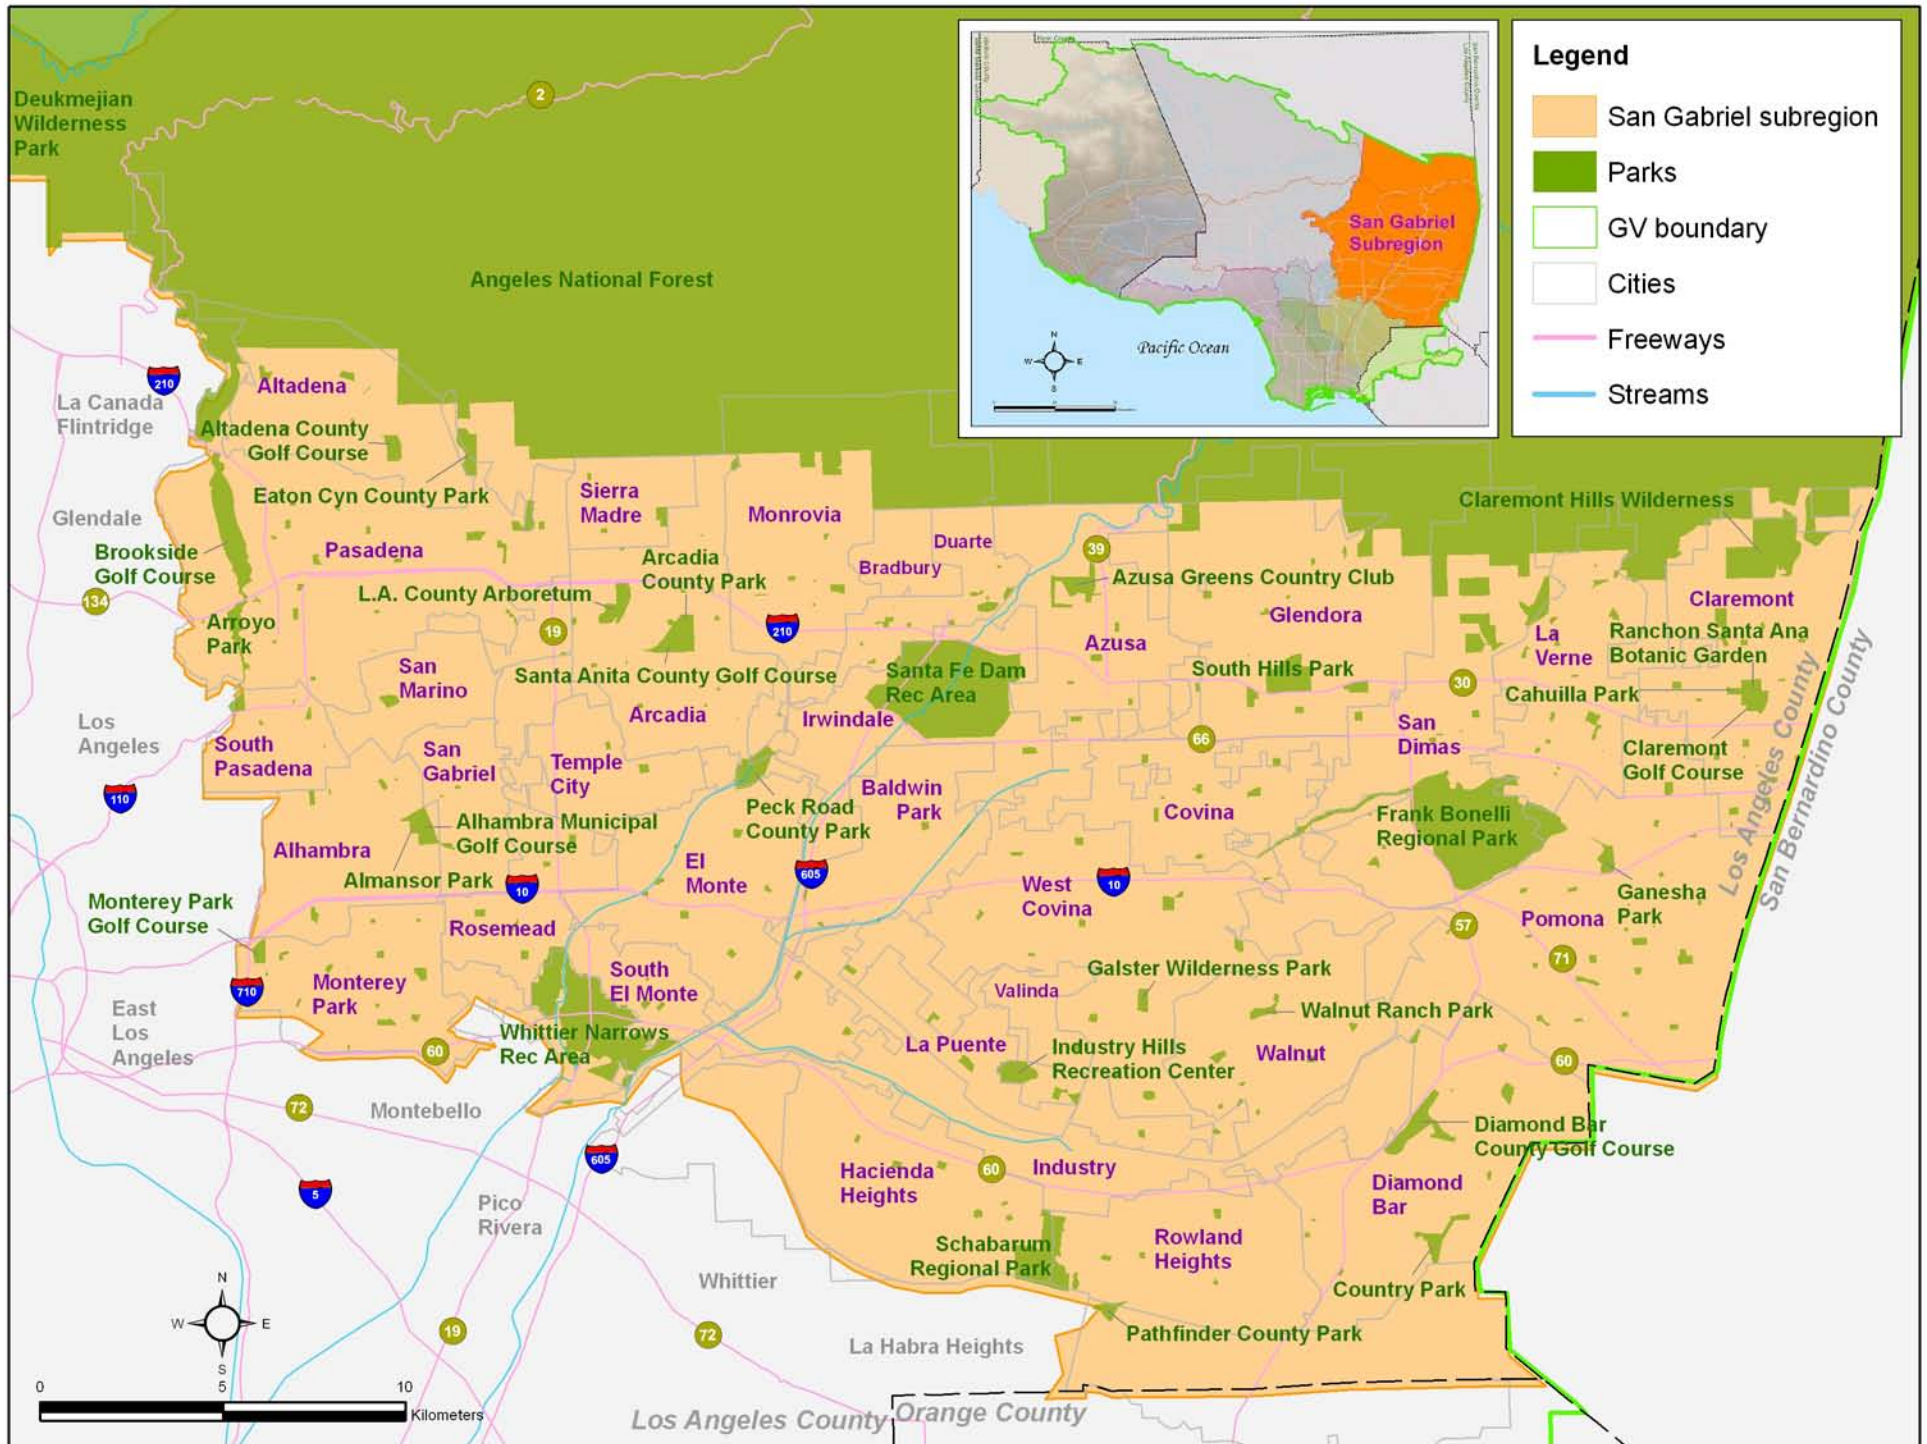

Figure 1. Green Visions Plan Study Area and park subregions.

Figure 5. Parks and Recreational Open Space in the Metro L.A. Subregion (Los Angeles County)

Figure 9. Parks and Recreational Open Space in the South Bay Subregion (Los Angeles County)

Figure 2. Parks and Recreational Open Space in the Orange Subregion (Orange County)

Figure 3. Parks and Recreational Open Space in the San Fernando Subregion (Los Angeles County)

Figure 4. Parks and Recreational Open Space in the San Gabriel Subregion (Los Angeles County)

Figure 10. Parks and Recreational Open Space in East Ventura Subregion (Ventura County)

Figure 11. Parks and Recreational Open Space in the West Ventura Subregion (Ventura County)