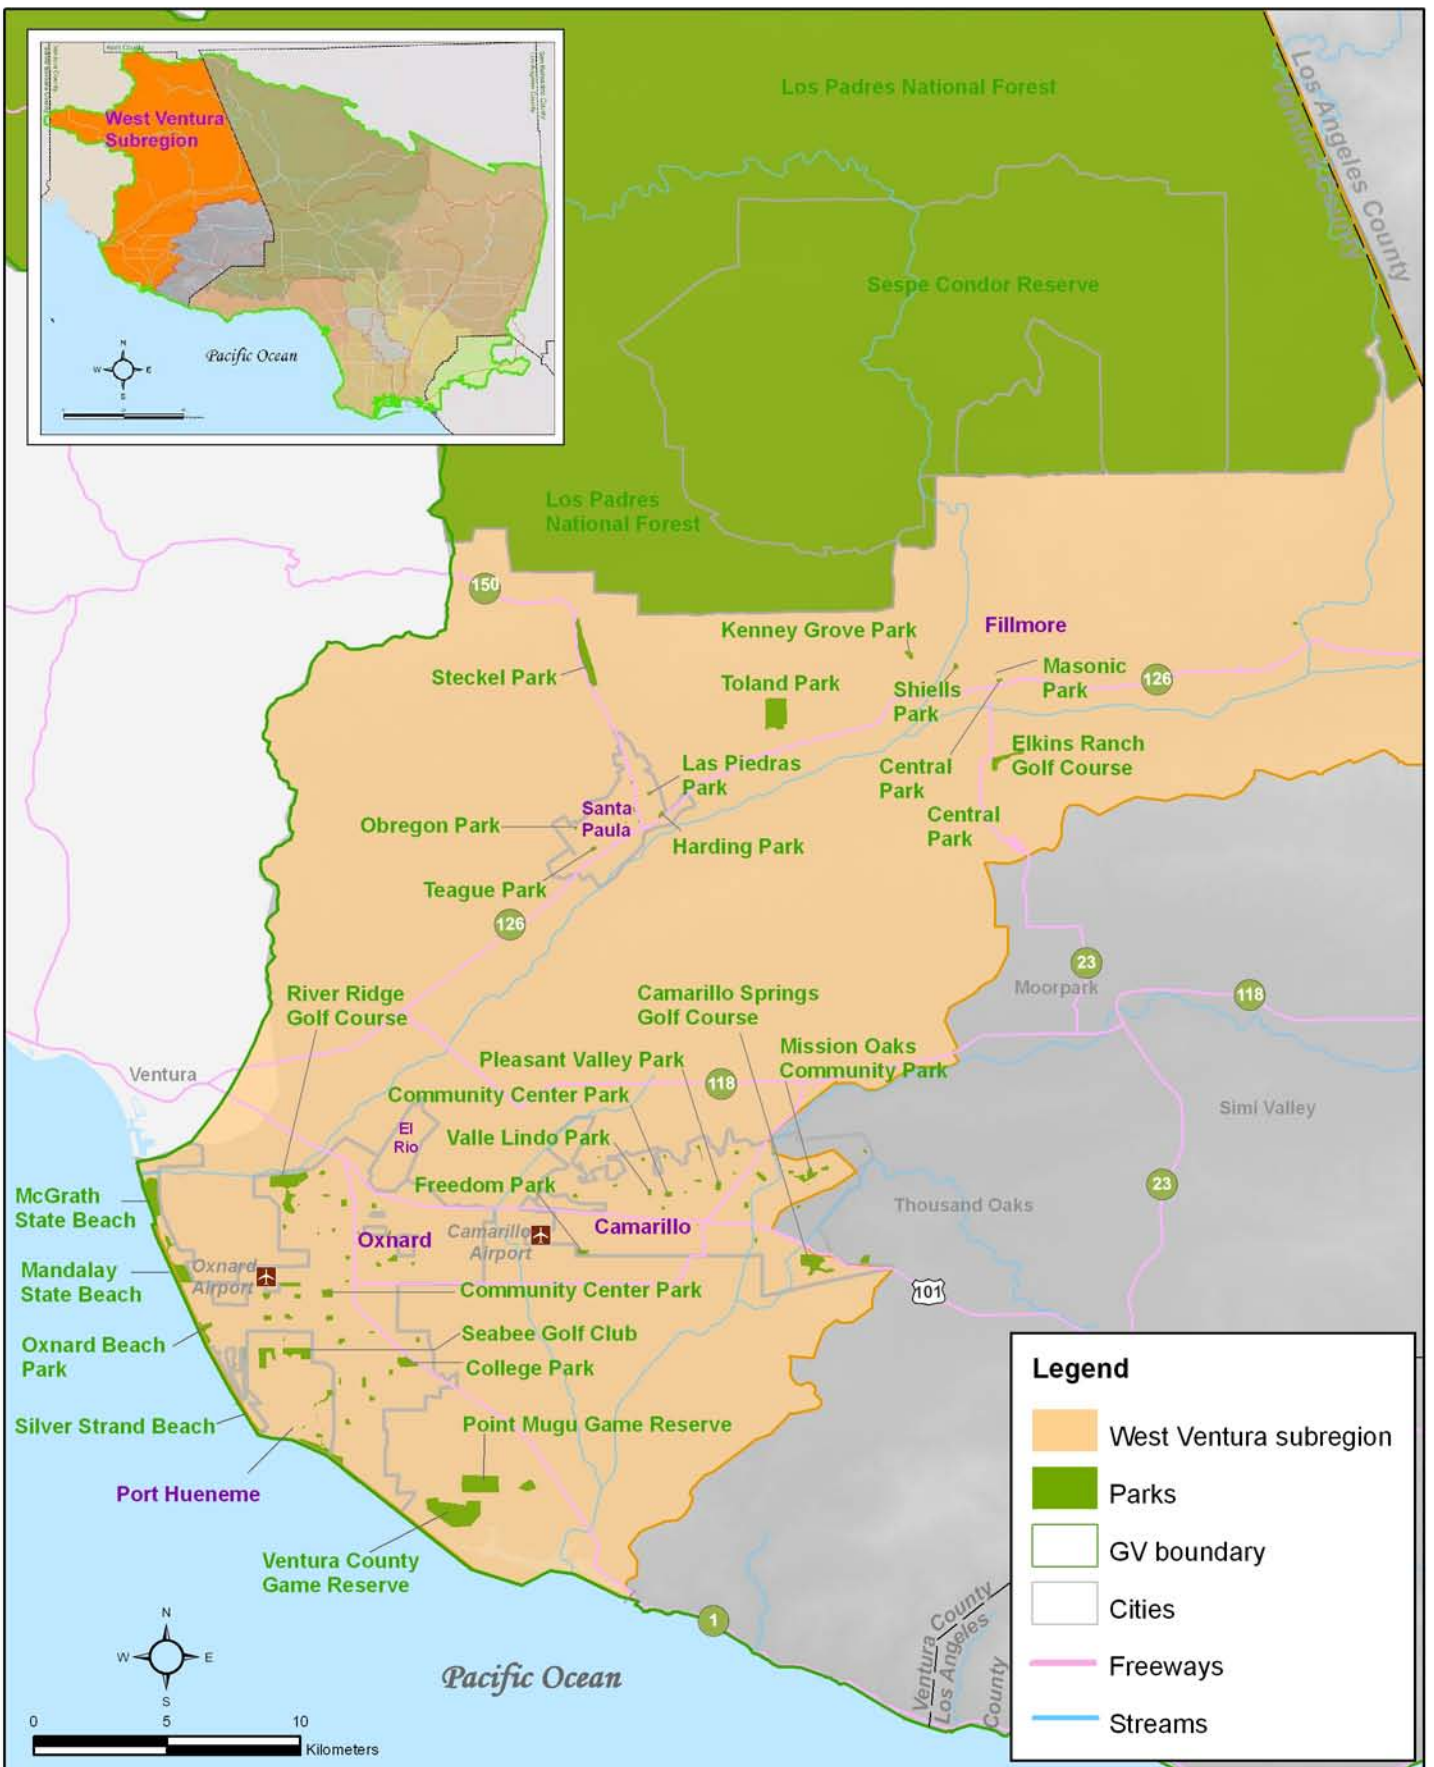

Figure 1. Green Visions Plan Study Area and park subregions.

Figure 5. Parks and Recreational Open Space in the Metro L.A. Subregion (Los Angeles County)

Figure 9. Parks and Recreational Open Space in the South Bay Subregion (Los Angeles County)

Figure 2. Parks and Recreational Open Space in the Orange Subregion (Orange County)

Figure 3. Parks and Recreational Open Space in the San Fernando Subregion (Los Angeles County)

Figure 4. Parks and Recreational Open Space in the San Gabriel Subregion (Los Angeles County)

Figure 10. Parks and Recreational Open Space in East Ventura Subregion (Ventura County)

Figure 11. Parks and Recreational Open Space in the West Ventura Subregion (Ventura County)