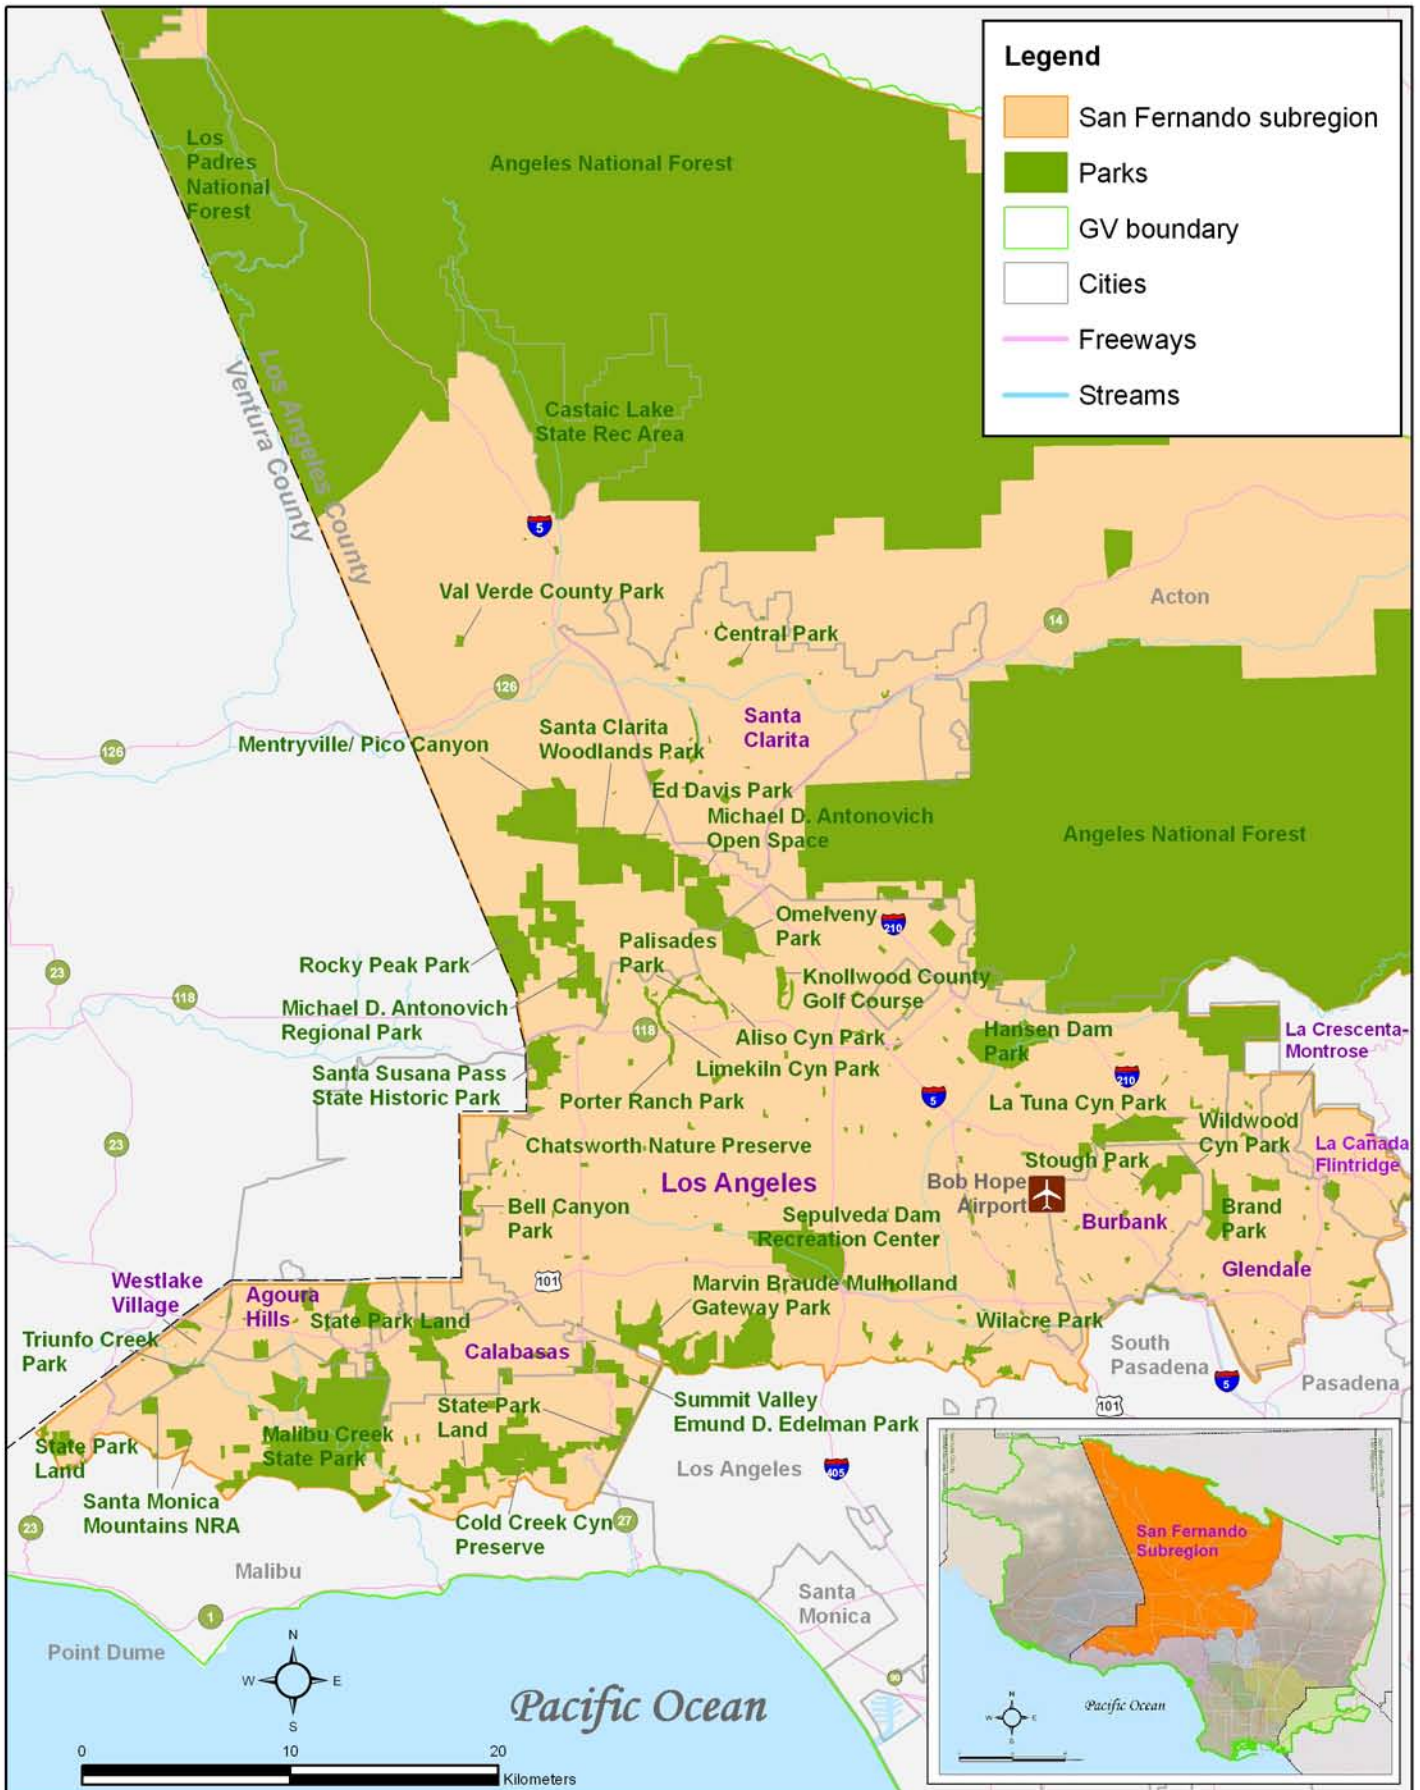

Figure 1. Green Visions Plan Study Area and park subregions.

Figure 5. Parks and Recreational Open Space in the Metro L.A. Subregion (Los Angeles County)

Figure 9. Parks and Recreational Open Space in the South Bay Subregion (Los Angeles County)

Figure 2. Parks and Recreational Open Space in the Orange Subregion (Orange County)

Figure 3. Parks and Recreational Open Space in the San Fernando Subregion (Los Angeles County)

Figure 4. Parks and Recreational Open Space in the San Gabriel Subregion (Los Angeles County)

Figure 10. Parks and Recreational Open Space in East Ventura Subregion (Ventura County)

Figure 11. Parks and Recreational Open Space in the West Ventura Subregion (Ventura County)