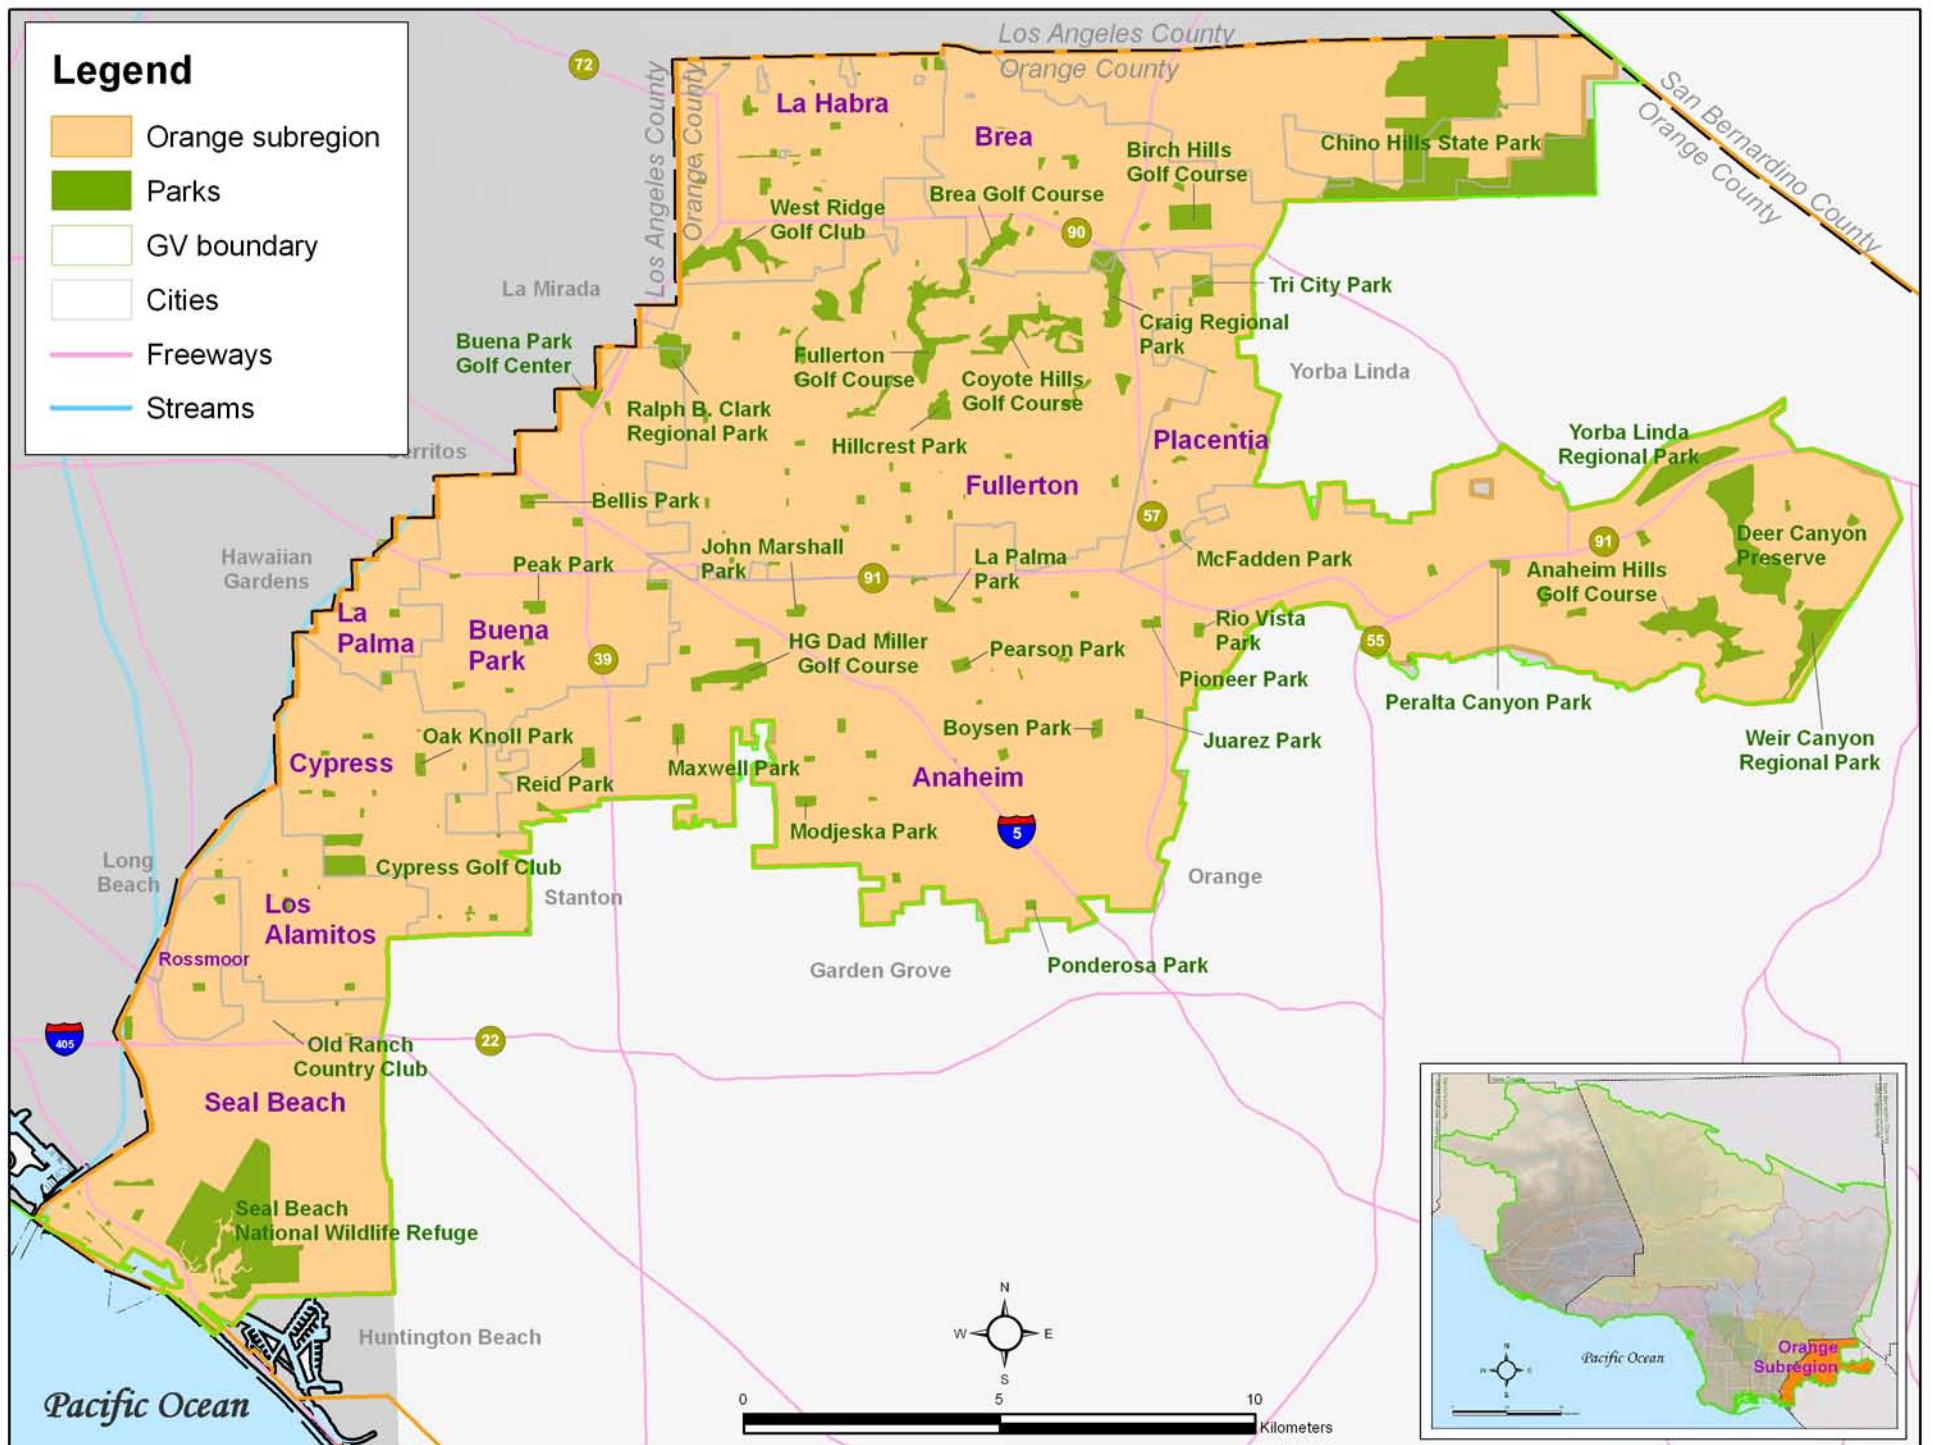

Figure 1. Green Visions Plan Study Area and park subregions.

Figure 5. Parks and Recreational Open Space in the Metro L.A. Subregion (Los Angeles County)

Figure 9. Parks and Recreational Open Space in the South Bay Subregion (Los Angeles County)

Figure 2. Parks and Recreational Open Space in the Orange Subregion (Orange County)

Figure 3. Parks and Recreational Open Space in the San Fernando Subregion (Los Angeles County)

Figure 4. Parks and Recreational Open Space in the San Gabriel Subregion (Los Angeles County)

Figure 10. Parks and Recreational Open Space in East Ventura Subregion (Ventura County)

Figure 11. Parks and Recreational Open Space in the West Ventura Subregion (Ventura County)