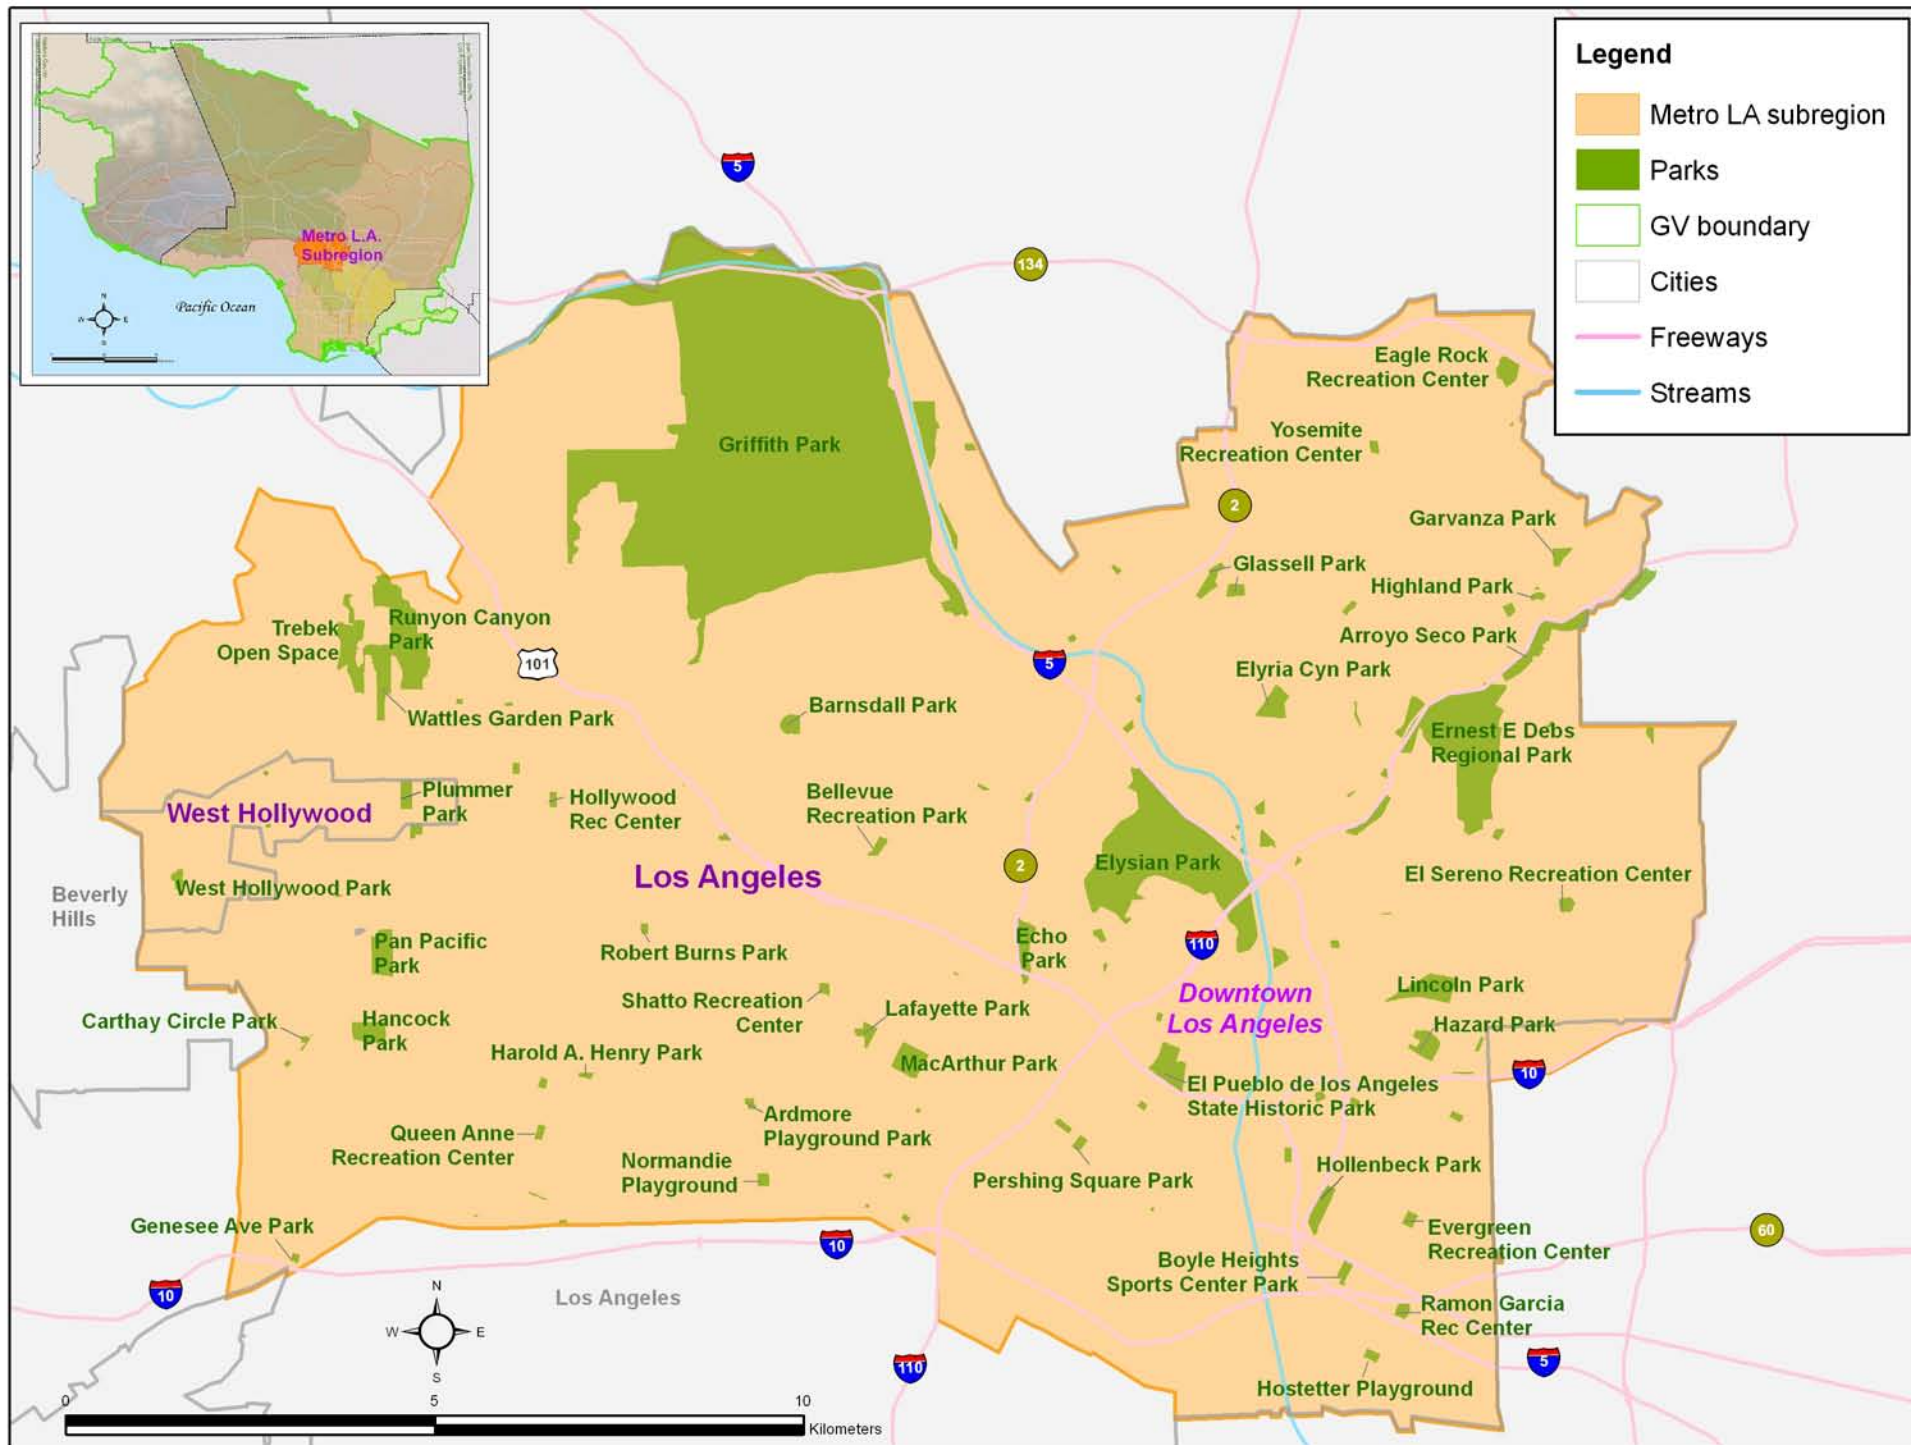

Figure 1. Green Visions Plan Study Area and park subregions.

Figure 5. Parks and Recreational Open Space in the Metro L.A. Subregion (Los Angeles County)

Figure 9. Parks and Recreational Open Space in the South Bay Subregion (Los Angeles County)

Figure 2. Parks and Recreational Open Space in the Orange Subregion (Orange County)

Figure 3. Parks and Recreational Open Space in the San Fernando Subregion (Los Angeles County)

Figure 4. Parks and Recreational Open Space in the San Gabriel Subregion (Los Angeles County)

Figure 10. Parks and Recreational Open Space in East Ventura Subregion (Ventura County)

Figure 11. Parks and Recreational Open Space in the West Ventura Subregion (Ventura County)