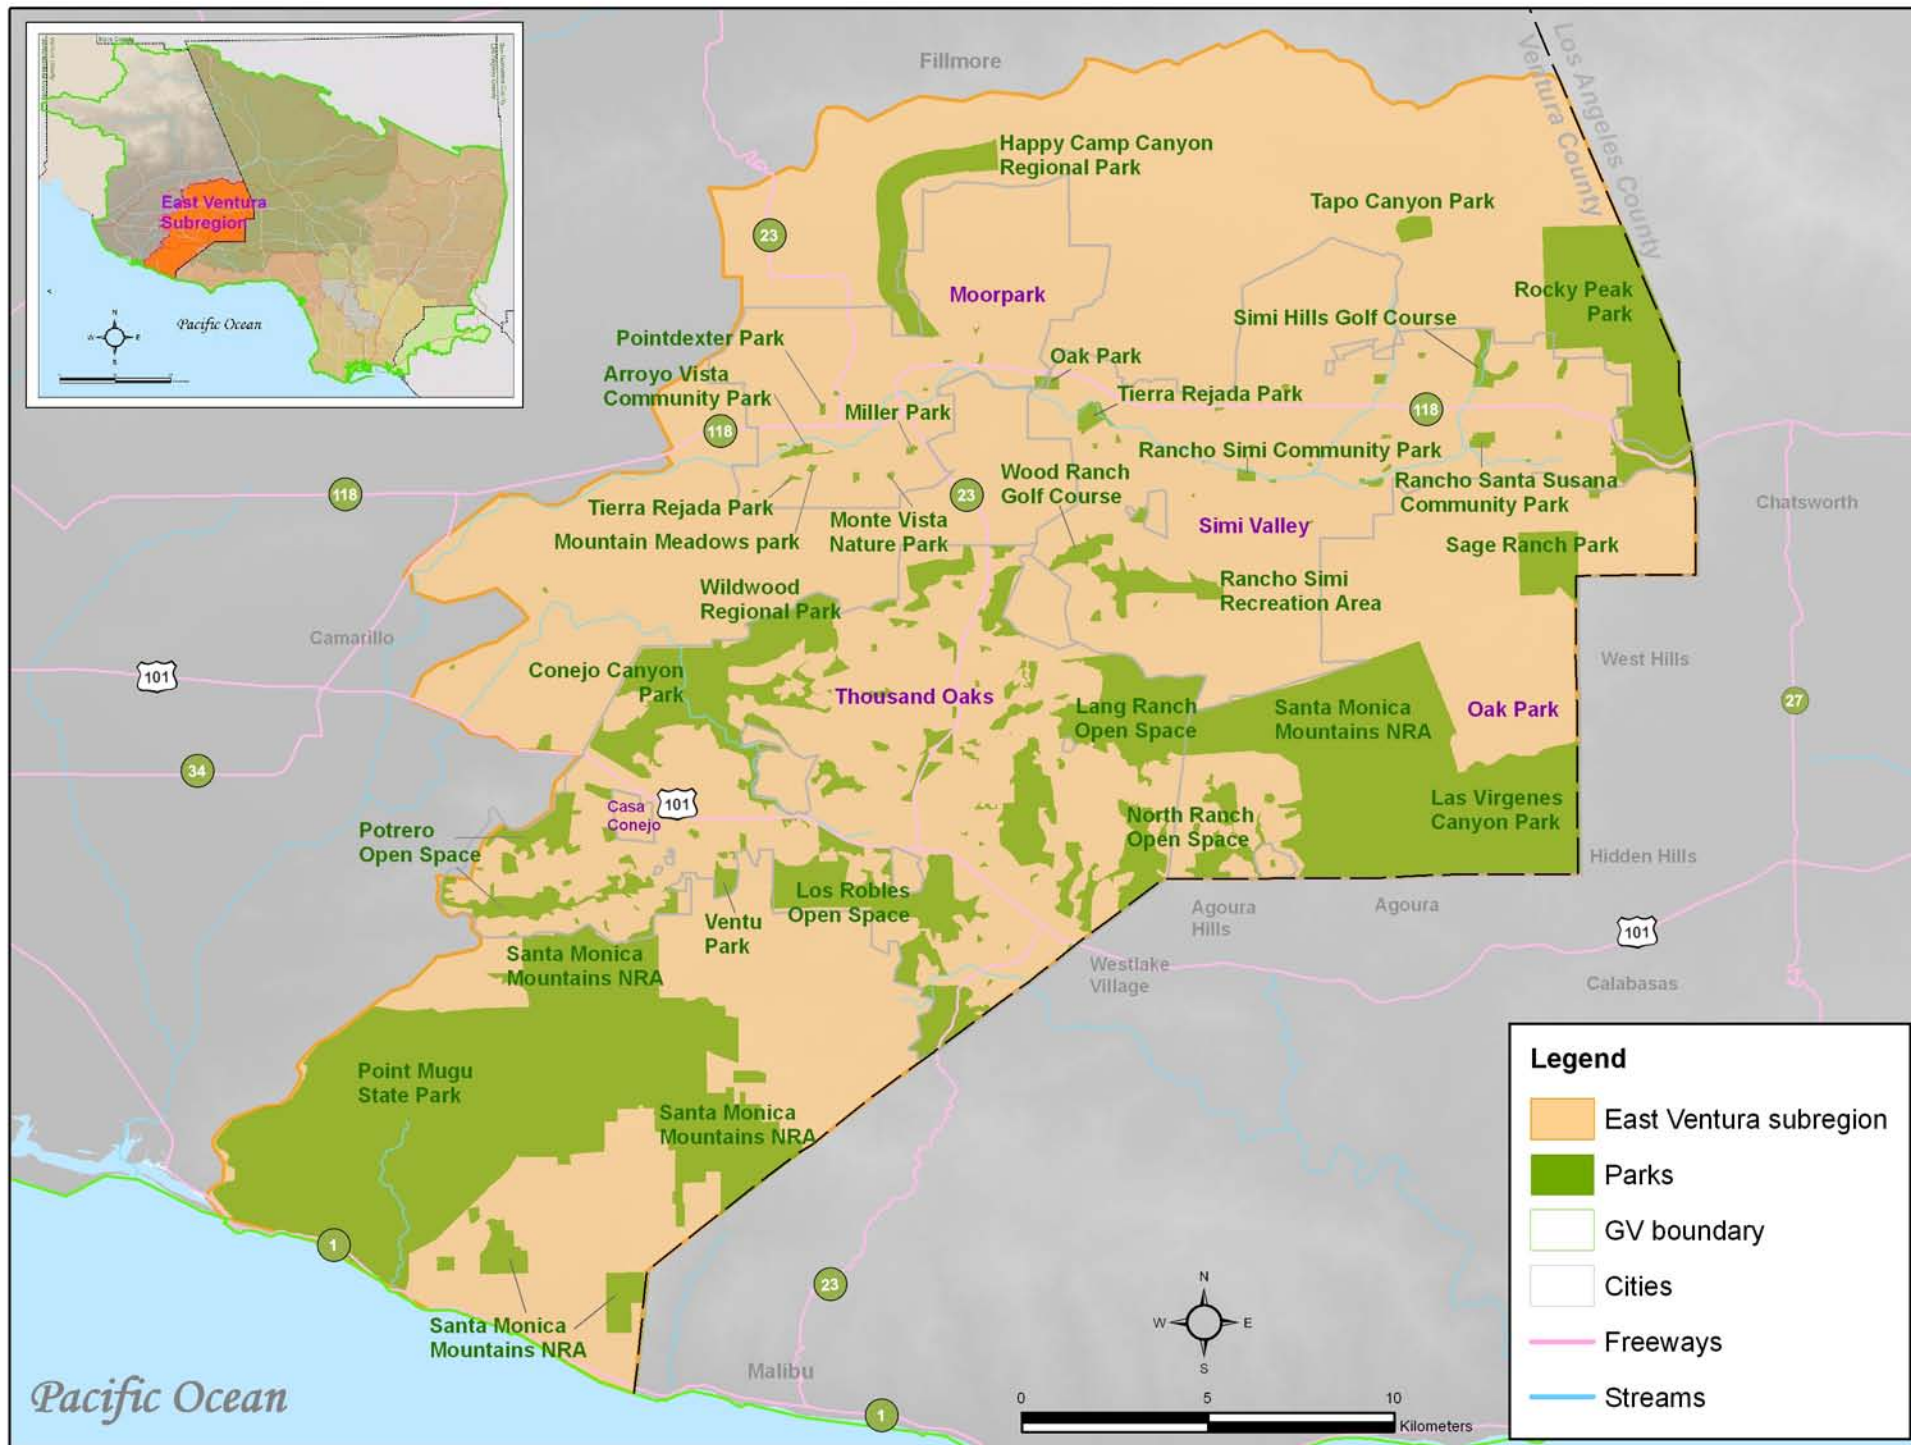

Figure 1. Green Visions Plan Study Area and park subregions.

Figure 5. Parks and Recreational Open Space in the Metro L.A. Subregion (Los Angeles County)

Figure 9. Parks and Recreational Open Space in the South Bay Subregion (Los Angeles County)

Figure 2. Parks and Recreational Open Space in the Orange Subregion (Orange County)

Figure 3. Parks and Recreational Open Space in the San Fernando Subregion (Los Angeles County)

Figure 4. Parks and Recreational Open Space in the San Gabriel Subregion (Los Angeles County)

Figure 10. Parks and Recreational Open Space in East Ventura Subregion (Ventura County)

Figure 11. Parks and Recreational Open Space in the West Ventura Subregion (Ventura County)